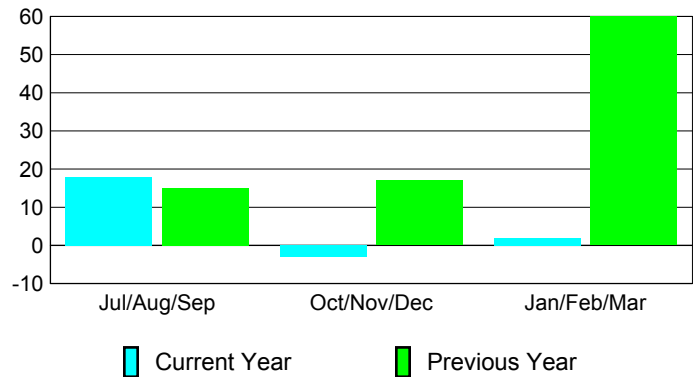

Membership Results 2008-2009

Membership 2007-2008

Month	Net Memb	Actual New	Actual Dropped	Gain/Loss of	Gain/Loss of
	Goal	Memb	Memb	Memb	Memb
Jul/Aug/Sep	30	55	-37	18	15
Oct/Nov/Dec	60	17	-20	-3	17
Jan/Feb/Mar	30	18	-16	2	60
Totals	120	90	-73	17	92

Membership Results 2008-2009

Goal, New, Dropped, Gain/Loss

Comparison of Membership Gain/Loss

Current Year Compared to the Previous Year

Gender Comparison 2008-2009