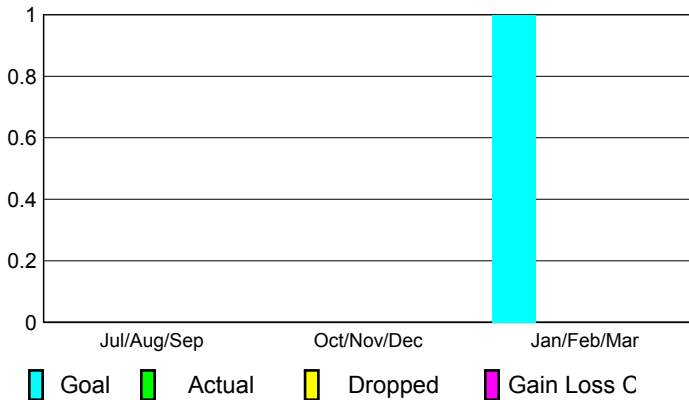

2008-2009 GMT Quarterly Report for District (or Undistricted) **District 333 B**

GMT: **SHINOBU GOTO**

Location: **JAPAN**

GMT CA: **5**

CLUBS

Club Results 2008-2009

Clubs 2007-2008

Month	New Club	Actual New	Actual Dropped	Gain/Loss of	Gain/Loss of
	Goal	Clubs	Clubs	Clubs	Clubs
Jul/Aug/Sep	0	0	0	0	0
Oct/Nov/Dec	0	0	0	0	0
Jan/Feb/Mar	1	0	0	0	1
Totals	1	0	0	0	1

Club Results 2008-2009

Goal, New, Dropped, Gain/Loss

Comparison of Club Gain/Loss

Current Year Compared to the Previous Year

YTD Status Quo Clubs 2008-2009

Status Quo Clubs Compared to Status Quo Members

MEMBERSHIP