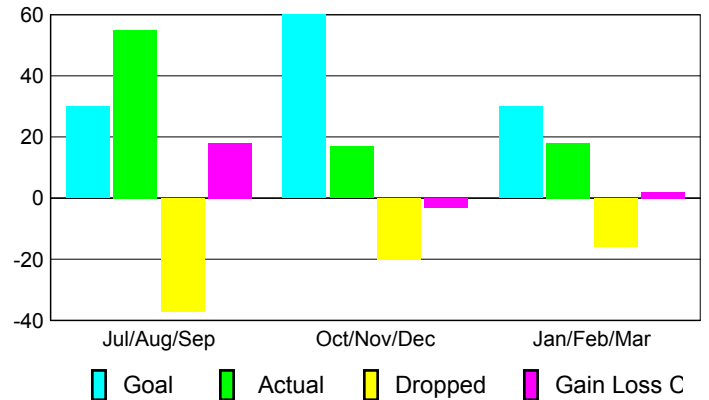

Membership Results 2008-2009

Goal, New, Dropped, Gain/Loss